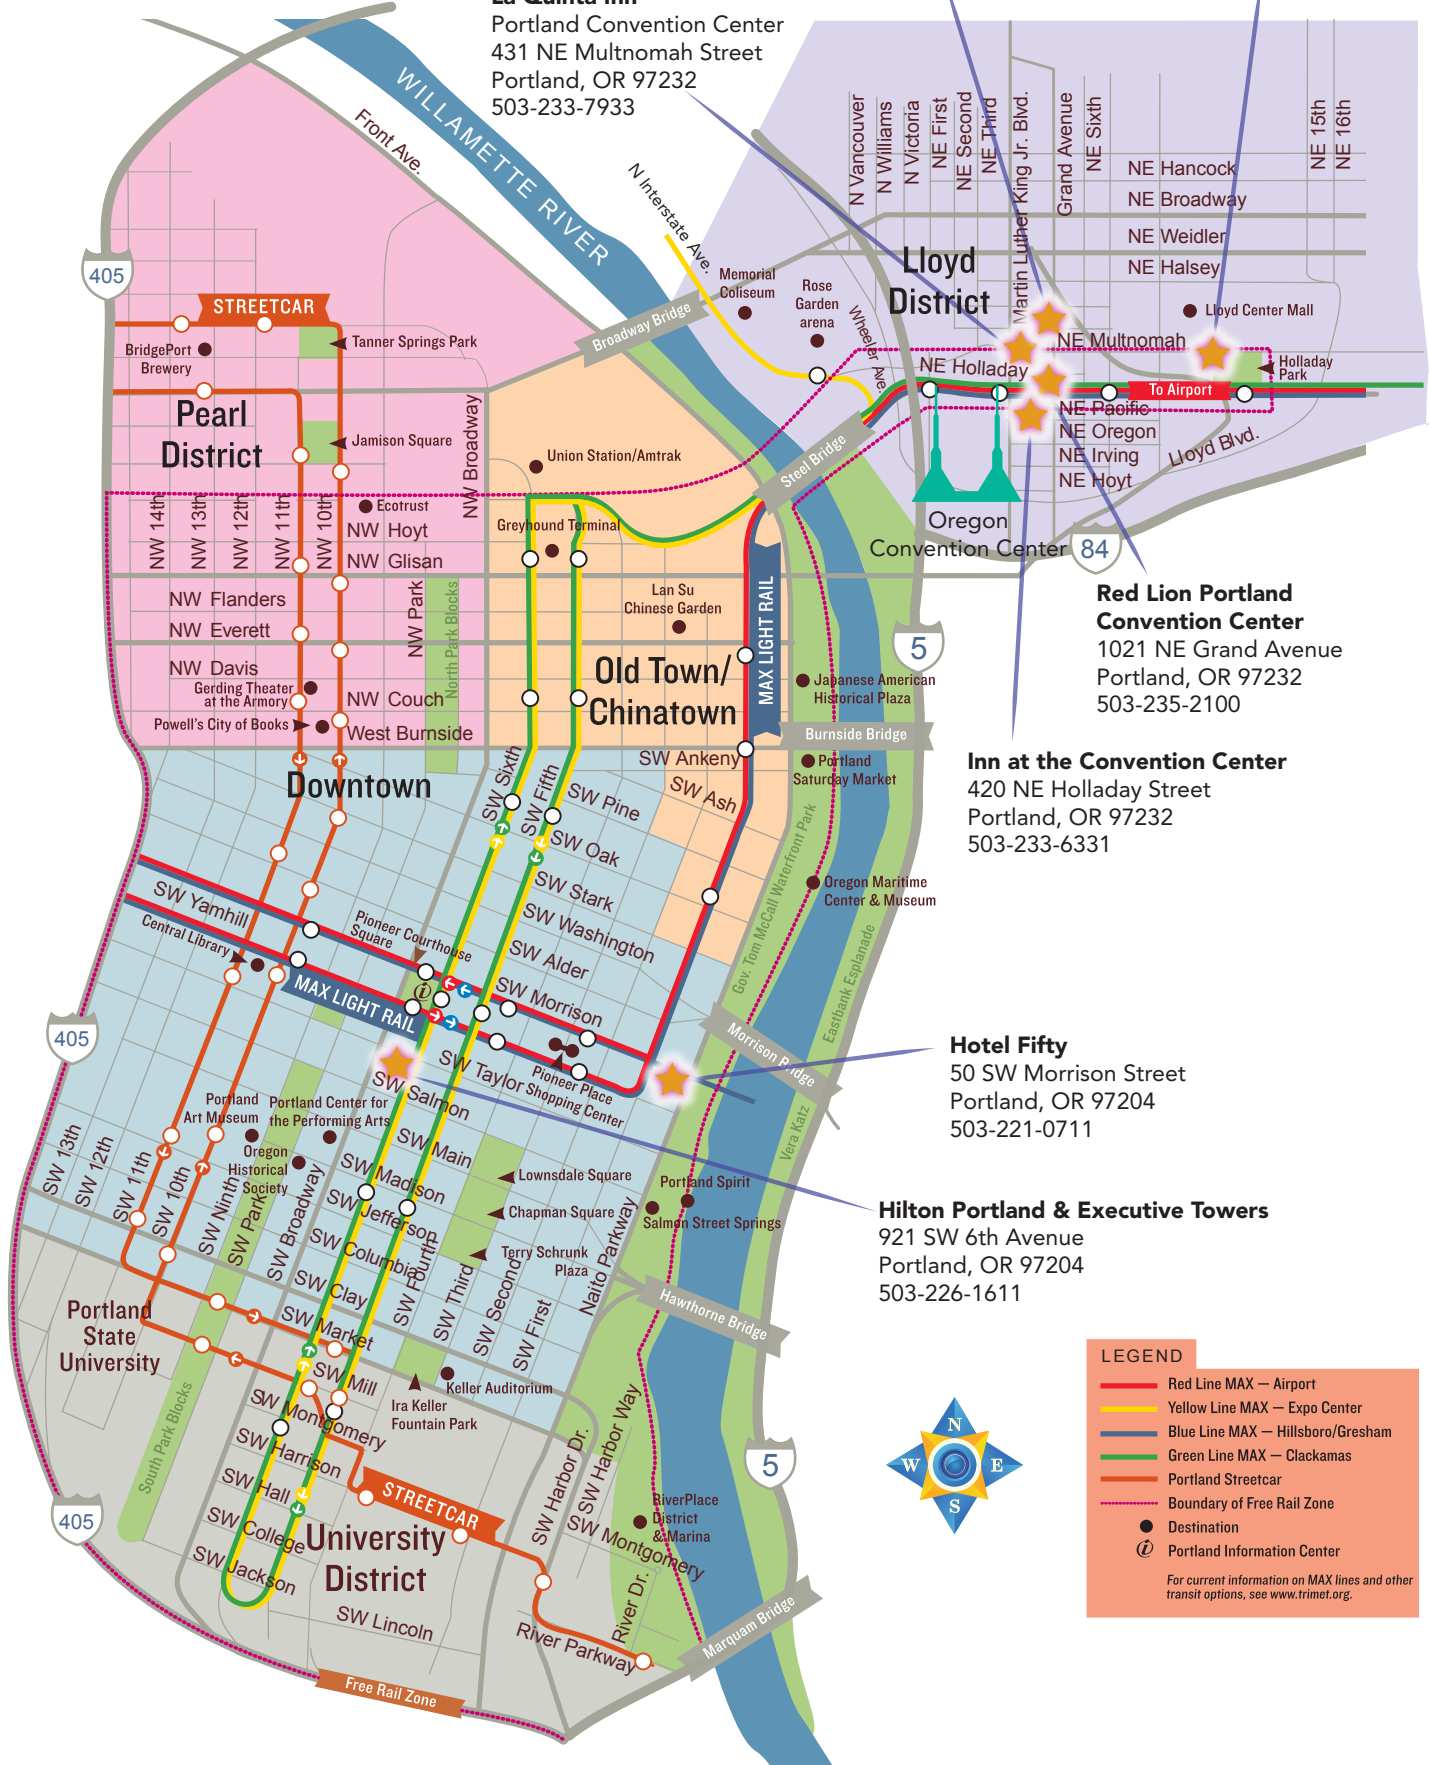

ESA 2012 Hotel Map

Click on the star or hotel address block to visit the hotel's website!

Courtyard by Marriott – Lloyd Center
 435 NE Wasco Street
 Portland, OR 97232
 503-234-3200

**Doubletree Lloyd Center
 ESA Headquarters Hotel**
 1000 NE Multnomah Street
 Portland, OR 97232
 503-281-6111

La Quinta Inn
 Portland Convention Center
 431 NE Multnomah Street
 Portland, OR 97232
 503-233-7933

**Red Lion Portland
 Convention Center**
 1021 NE Grand Avenue
 Portland, OR 97232
 503-235-2100

Inn at the Convention Center
 420 NE Holladay Street
 Portland, OR 97232
 503-233-6331

Hotel Fifty
 50 SW Morrison Street
 Portland, OR 97204
 503-221-0711

Hilton Portland & Executive Towers
 921 SW 6th Avenue
 Portland, OR 97204
 503-226-1611

LEGEND

- Red Line MAX – Airport
- Yellow Line MAX – Expo Center
- Blue Line MAX – Hillsboro/Gresham
- Green Line MAX – Clackamas
- Portland Streetcar
- Boundary of Free Rail Zone
- Destination
- ⓘ Portland Information Center

For current information on MAX lines and other transit options, see www.trimet.org.