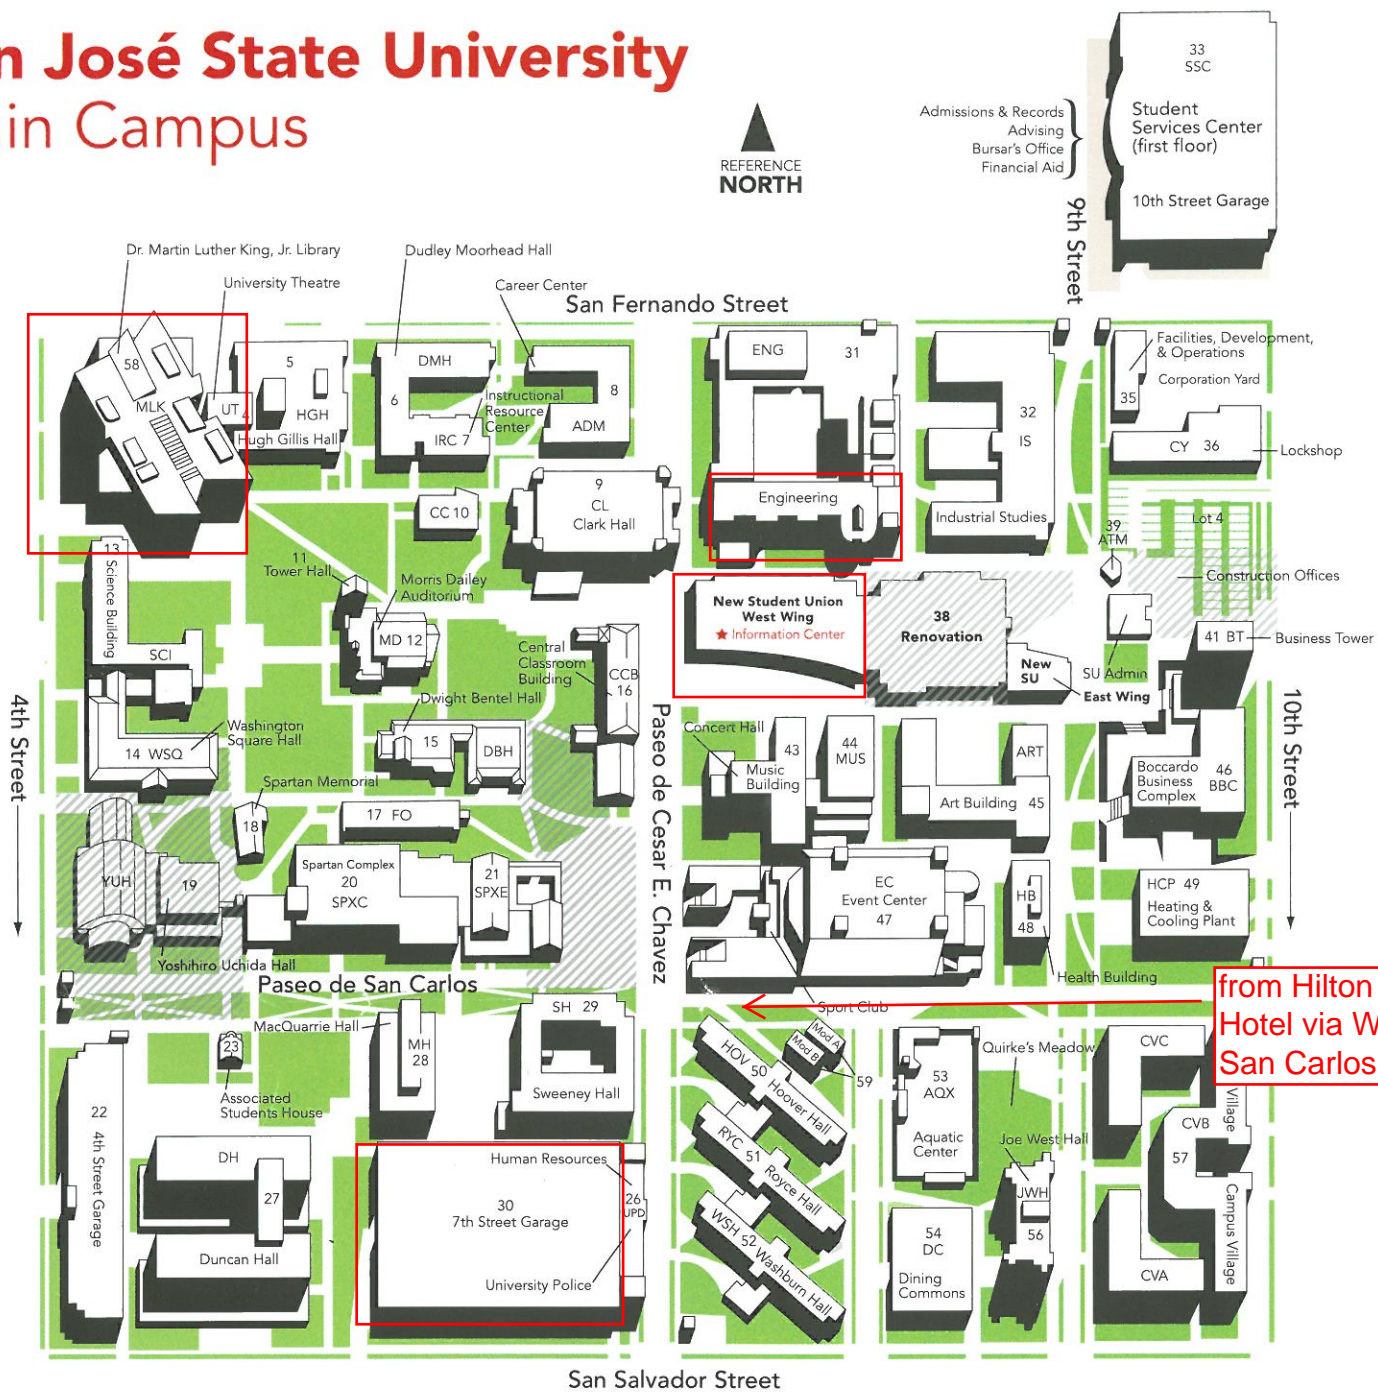

San José State University Main Campus

Directory

Building

Map

ADM	Administration	8	FO	Faculty Offices	17	SPXE	Spartan Complex East	21
AQX	Aquatic Center	53	HB	Health Building	48	SSC	Student Services Center	33
ART	Art Building	45	HCP	Heating & Cooling Plant	49	SU	Student Union	38
ASH	Associated Students House	23	HOV	Hoover Hall	50	SH	Sweeney Hall	29
ATM	Automated Teller Machines	39	HGH	Hugh Gillis Hall	5	TH	Tower Hall	11
BBC	Boccardo Business Complex	46	IS	Industrial Studies	32	UPD	University Police	26
BT	Business Tower	41	IRC	Instructional Resource Center	7	UT	University Theatre	4
CC	Computing Center	10	JWH	Joe West Hall	56	WSH	Washburn Hall	52
CCB	Central Classroom Building	16	MH	MacQuarrie Hall	28	WSQ	Washington Square Hall	14
CL	Clark Hall	9	MLK	Dr. Martin Luther King, Jr. Library	58	YUH	Yoshihiro Uchida Hall	19
CH	Concert Hall	43	MOD A/B	Modular A & B	59	CVA,CVB,CVC	Campus Village	57
CY	Corporation Yard	35,36	MD	Morris Dailey Auditorium	12			
DC	Dining Commons	54	MUS	Music Building	44			
DMH	Dudley Moorhead Hall	6	RYC	Royce Hall	51	Parking Garages		
DH	Duncan Hall	27	SCI	Science Building	13		4th Street / West Garage	22
DBH	Dwight Bentel Hall	15	SM	Spartan Memorial	18		7th Street / South Garage	30
ENG	Engineering Building	31	SPXC	Spartan Complex Central	20		10th Street / North Garage	33
EC	Event Center	47						