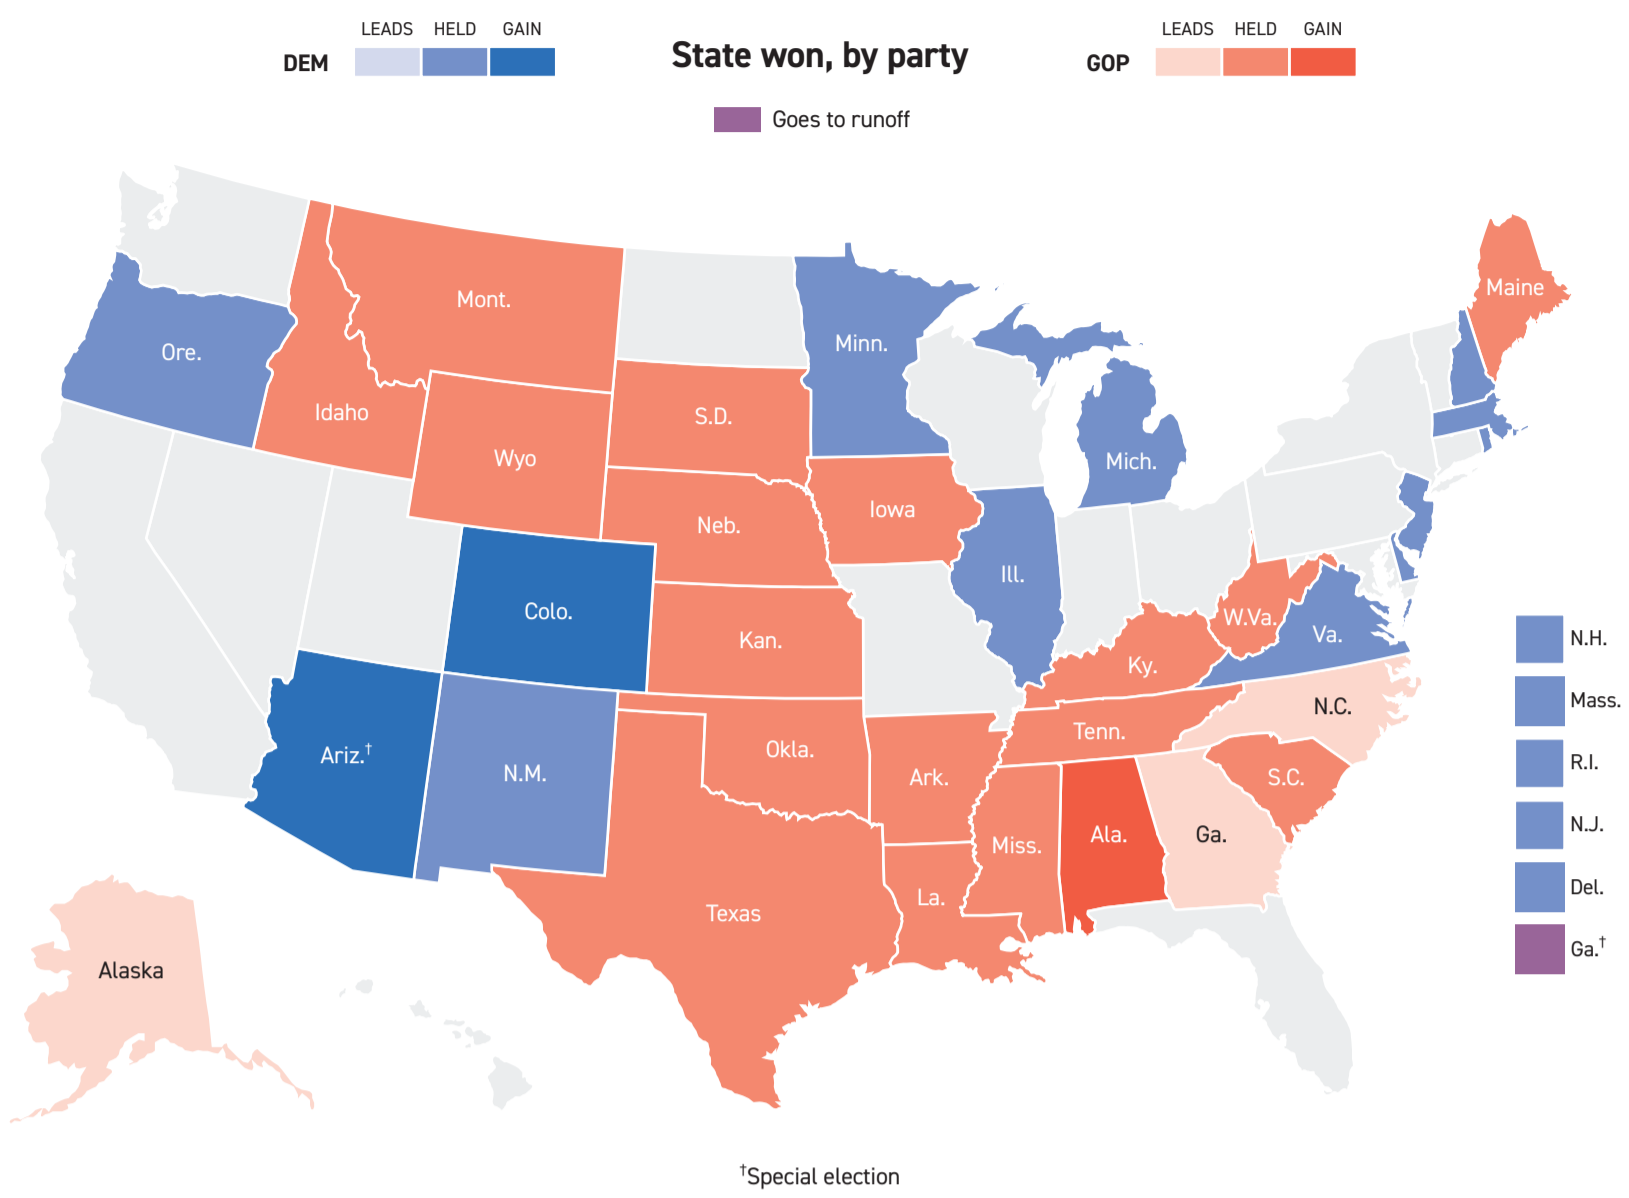

# 2020 Senate Election Results

116th Senate: 45 (D), 53 (R), 2 (I)    117th Senate: 46 (D), 48 (R), 2 (I)

## Senate breakdown

## State-by-state Results

👤 = Incumbent    ✅ = Declared winner