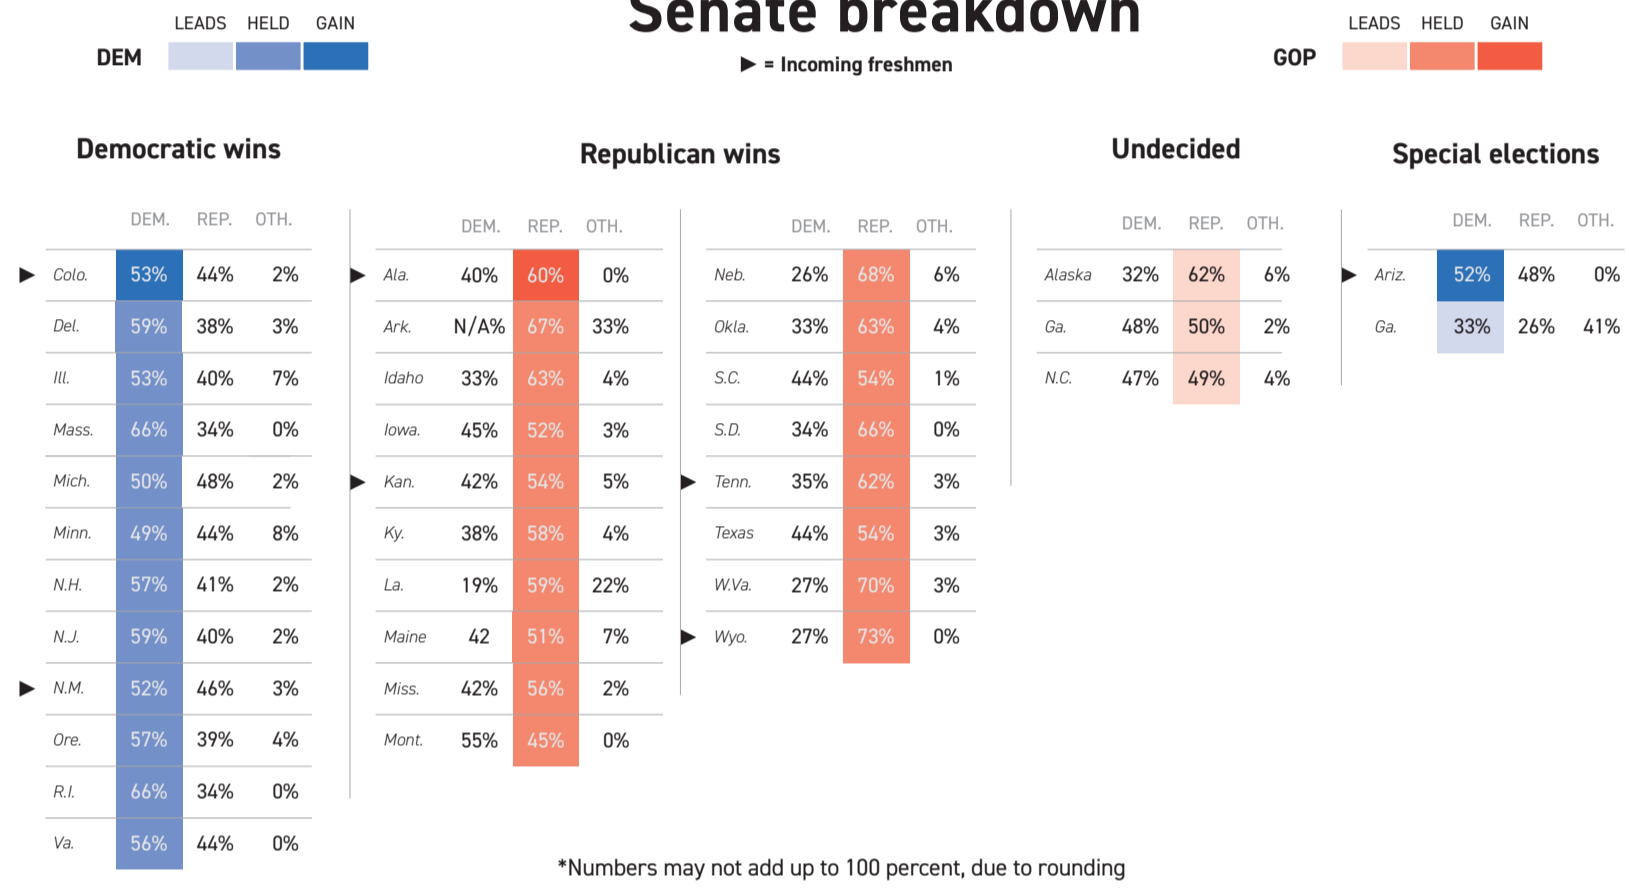

# 2020 Senate Election Results

116th Senate: 45 (D), 53 (R), 2 (I)    117th Senate: 46 (D), 48 (R), 2 (I)

## Senate breakdown

## State-by-state Results

👤 = Incumbent    ✅ = Declared winner