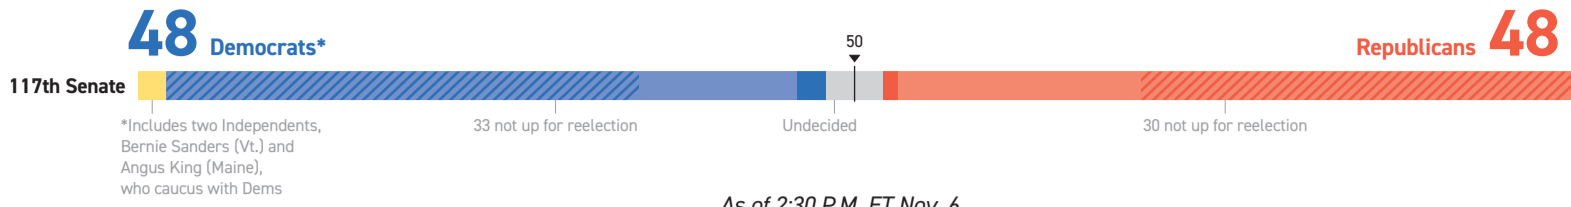

# 2020 Senate Election Results

116th Senate: 45 (D), 53 (R), 2 (I)    117th Senate: 46 (D), 48 (R), 2 (I)

## Senate breakdown